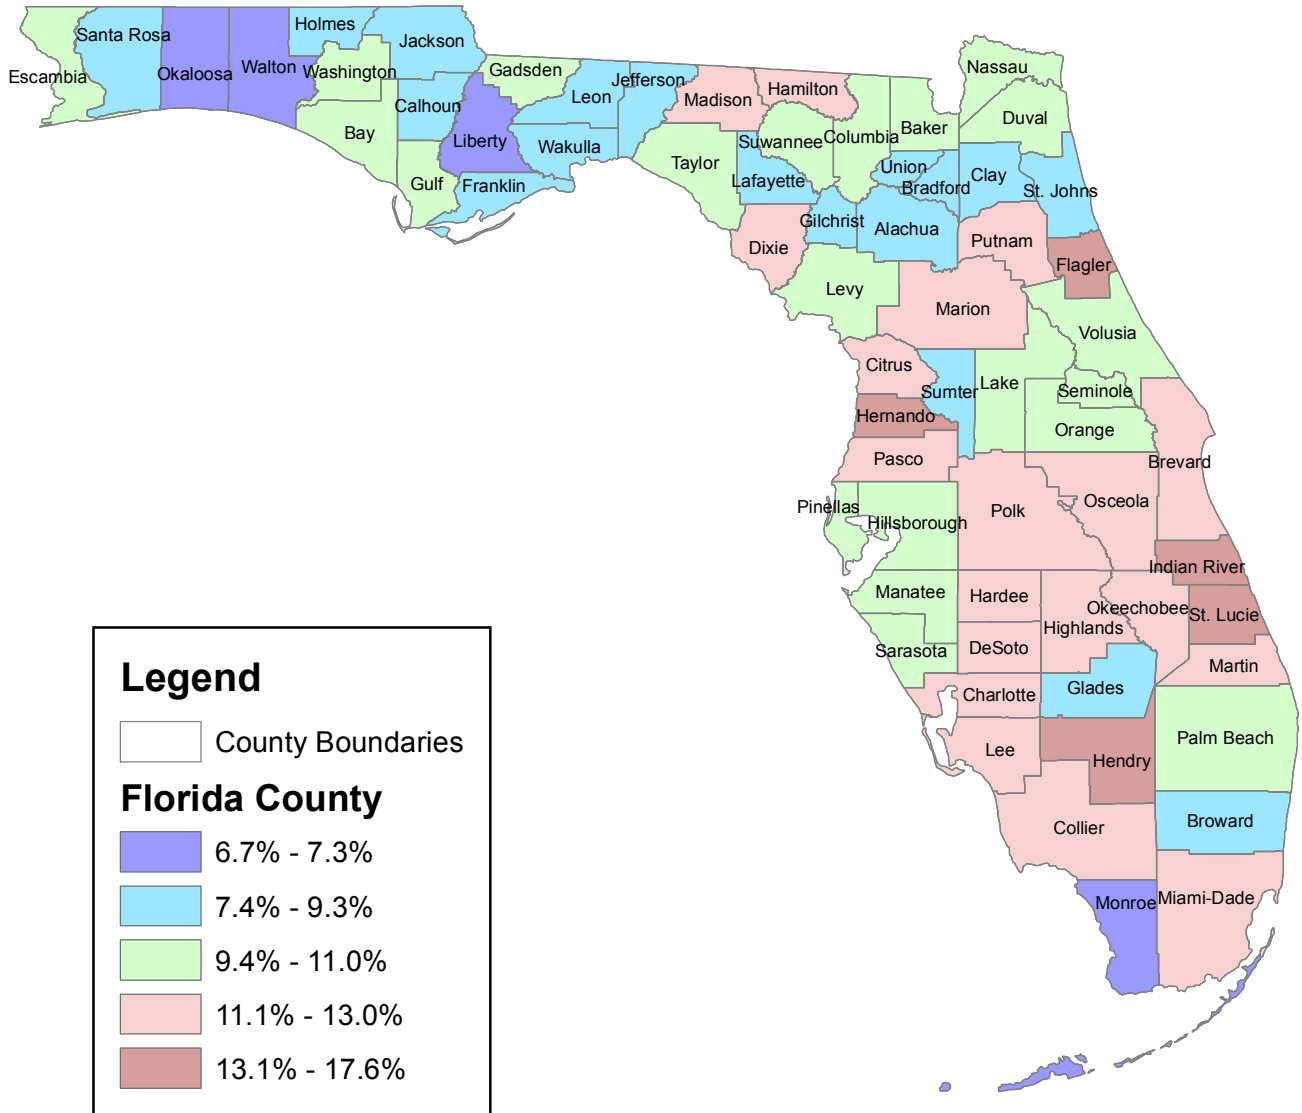

Florida Unemployment Rates by County (Not Seasonally Adjusted) September 2011

Source: Florida Department of Economic Opportunity, Labor Market Statistics Center, Local Area Unemployment Statistics Program, in cooperation with the U.S. Department of Labor, Bureau of Labor Statistics, Released 10/21/2011.